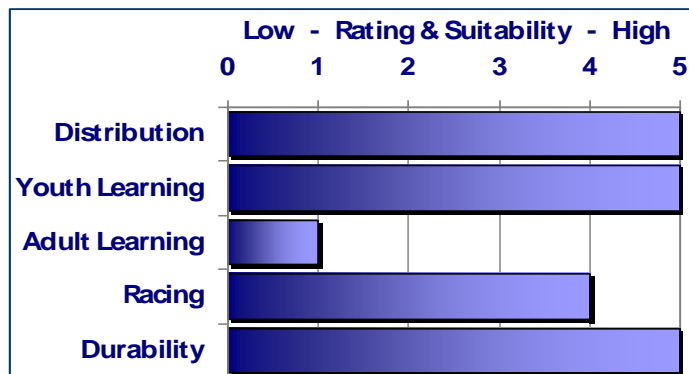

## RS Tera

The RS Tera is a World Sailing Class Suitable for one or two children. Easy and exciting performance encourages progression from beginner up to international level racing